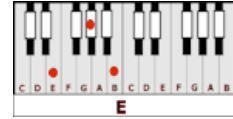

JOHNNY B. GOODE - Chuck Berry (A)

GUITAR / KEYBOARD CHORDS:

A = xo222o

D = xxo232

E = o221oo

GUITAR INTRO LICK: A(sharply) D A E D A

A
Deep down in Louisiana, close to New Orleans,
A
Way back up in the woods among the evergreens,
D
There stood a log cabin made of earth and wood
A
Where lived a country boy named Johnny B. Goode
E
Who never ever learned to read or write so well,
A
But he could play the guitar just like a ringin' a bell.

A
CHORUS: Go! Go! Go, Johnny, go, go! Go, Johnny, go,
D
Go! Go, Johnny, go,
A
Go! Go, Johnny, go,
E **A**
Go! Johnny B. Goode

A
He used to carry his guitar in a gunny sack,
A
Go sit beneath the tree by the railroad track.
D
Old engineers would see him sittin' in the shade,
A
Strummin' with the rhythm that the drivers made.
E
When people passed him by they would stop and say,
A
'oh my, but that little country boy could play'

CHORUS

GUITAR INTRO LICK: A(sharply) D(sharply) A A A-A-A-A

GUITAR SOLO: D A E D A

GUITAR INTRO LICK: A(sharply) D(sharply) A A A-A-A-A

GUITAR SOLO: D A E D A

A
His mother told him, 'someday you will be a man,
A
You will be the leader of a big ol' band.
D
Many people comin' from miles around
A
Will hear you play your music when the sun go down.
E
Maybe someday your name'll be in lights,
A
Sayin' 'Johnny B. Goode tonight''