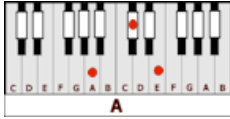

JOHNNY B. GOODE - Chuck Berry (A)

GUITAR / KEYBOARD CHORDS:

A = xo222o

D = xxo232

E = o221oo

GUITAR INTRO LICK: A(sharply) D A E D A

A
Deep down in Louisiana, close to New Orleans,
A
Way back up in the woods among the evergreens,
D
There stood a log cabin made of earth and wood
A
Where lived a country boy named Johnny B. Goode
E
Who never ever learned to read or write so well,
A
But he could play the guitar just like a ringin' a bell.

A
CHORUS: Go! Go! Go, Johnny, go, go! Go, Johnny, go,
D
Go! Go, Johnny, go,
A
Go! Go, Johnny, go,
E **A**
Go! Johnny B. Goode

A
He used to carry his guitar in a gunny sack,
A
Go sit beneath the tree by the railroad track.
D
Old engineers would see him sittin' in the shade,
A
Strummin' with the rhythm that the drivers made.
E
When people passed him by they would stop and say,
A
'oh my, but that little country boy could play'

CHORUS

GUITAR INTRO LICK: A(sharply) D(sharply) A A A-A-A-A

GUITAR SOLO: D A E D A

GUITAR INTRO LICK: A(sharply) D(sharply) A A A-A-A-A

GUITAR SOLO: D A E D A

A
His mother told him, 'someday you will be a man,
A
You will be the leader of a big ol' band.
D
Many people comin' from miles around
A
Will hear you play your music when the sun go down.
E
Maybe someday your name'll be in lights,
A
Sayin' 'Johnny B. Goode tonight''