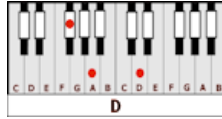

JOHNNY B. GOODE - Chuck Berry (A)

GUITAR / KEYBOARD CHORDS:

A = xo222o

D = xxo232

E = o221oo

GUITAR INTRO LICK: A(sharply) D A E D A

A
Deep down in Louisiana, close to New Orleans,
A
Way back up in the woods among the evergreens,
D
There stood a log cabin made of earth and wood
A
Where lived a country boy named Johnny B. Goode
E
Who never ever learned to read or write so well,
A
But he could play the guitar just like a ringin' a bell.

A
CHORUS: Go! Go! Go, Johnny, go, go! Go, Johnny, go,
D
Go! Go, Johnny, go,
A
Go! Go, Johnny, go,
E **A**
Go! Johnny B. Goode

A
He used to carry his guitar in a gunny sack,
A
Go sit beneath the tree by the railroad track.
D
Old engineers would see him sittin' in the shade,
A
Strummin' with the rhythm that the drivers made.
E
When people passed him by they would stop and say,
A
'oh my, but that little country boy could play'

CHORUS

GUITAR INTRO LICK: A(sharply) D(sharply) A A A-A-A-A

GUITAR SOLO: D A E D A

GUITAR INTRO LICK: A(sharply) D(sharply) A A A-A-A-A

GUITAR SOLO: D A E D A

A
His mother told him, 'someday you will be a man,
A
You will be the leader of a big ol' band.
D
Many people comin' from miles around
A
Will hear you play your music when the sun go down.
E
Maybe someday your name'll be in lights,
A
Sayin' 'Johnny B. Goode tonight''